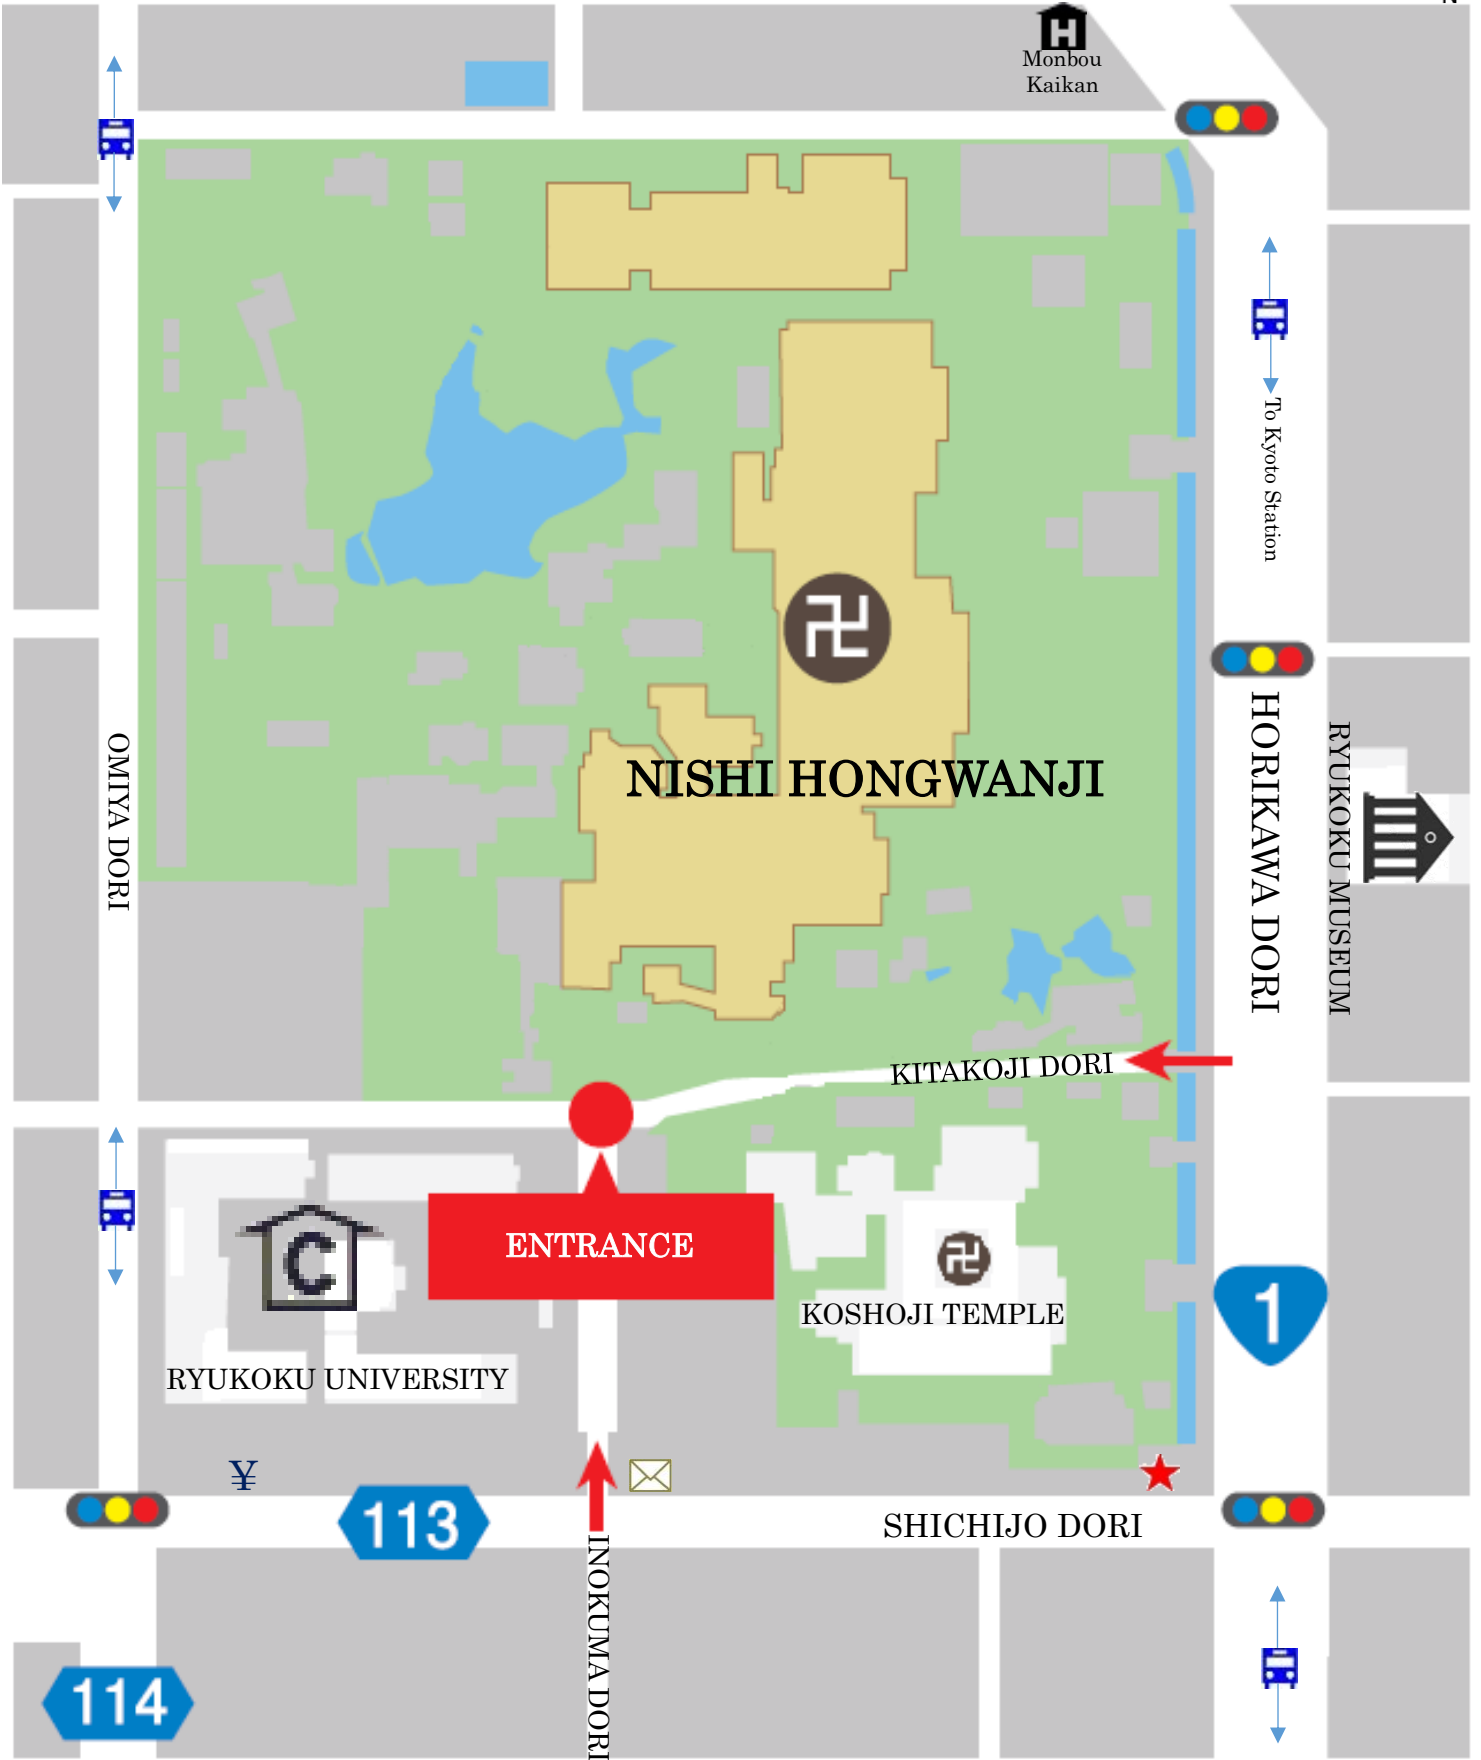

A first time event...

*Special night viewing
at
Hongwanji*

South Noh Stage

Dates: Session 9 May 9 – 16
 Session 10 May 24 – 31

Hours: 19:00 – 21:30 PM (last entrance at 21:10 PM)

Location: Nishi Hongwanji on Horikawa dori
 (Entrance through the O-genkan gate on Kitakoji dori only)

DONATIONS APPRECIATED

*Restrooms available in the Information building only.

Directions to Nishi Hongwanji

Monbou
Kaikan

To Kyoto Station

OMIYA DORI

HORIKAWA DORI

RYUKOKU MUSEUM

NISHI HONGWANJI

KITAKOJI DORI

ENTRANCE

RYUKOKU UNIVERSITY

KOSHOJI TEMPLE

1

¥

113

SHICHIJO DORI

114

INOKUMA DORI

Hanatomy route & Shoin map