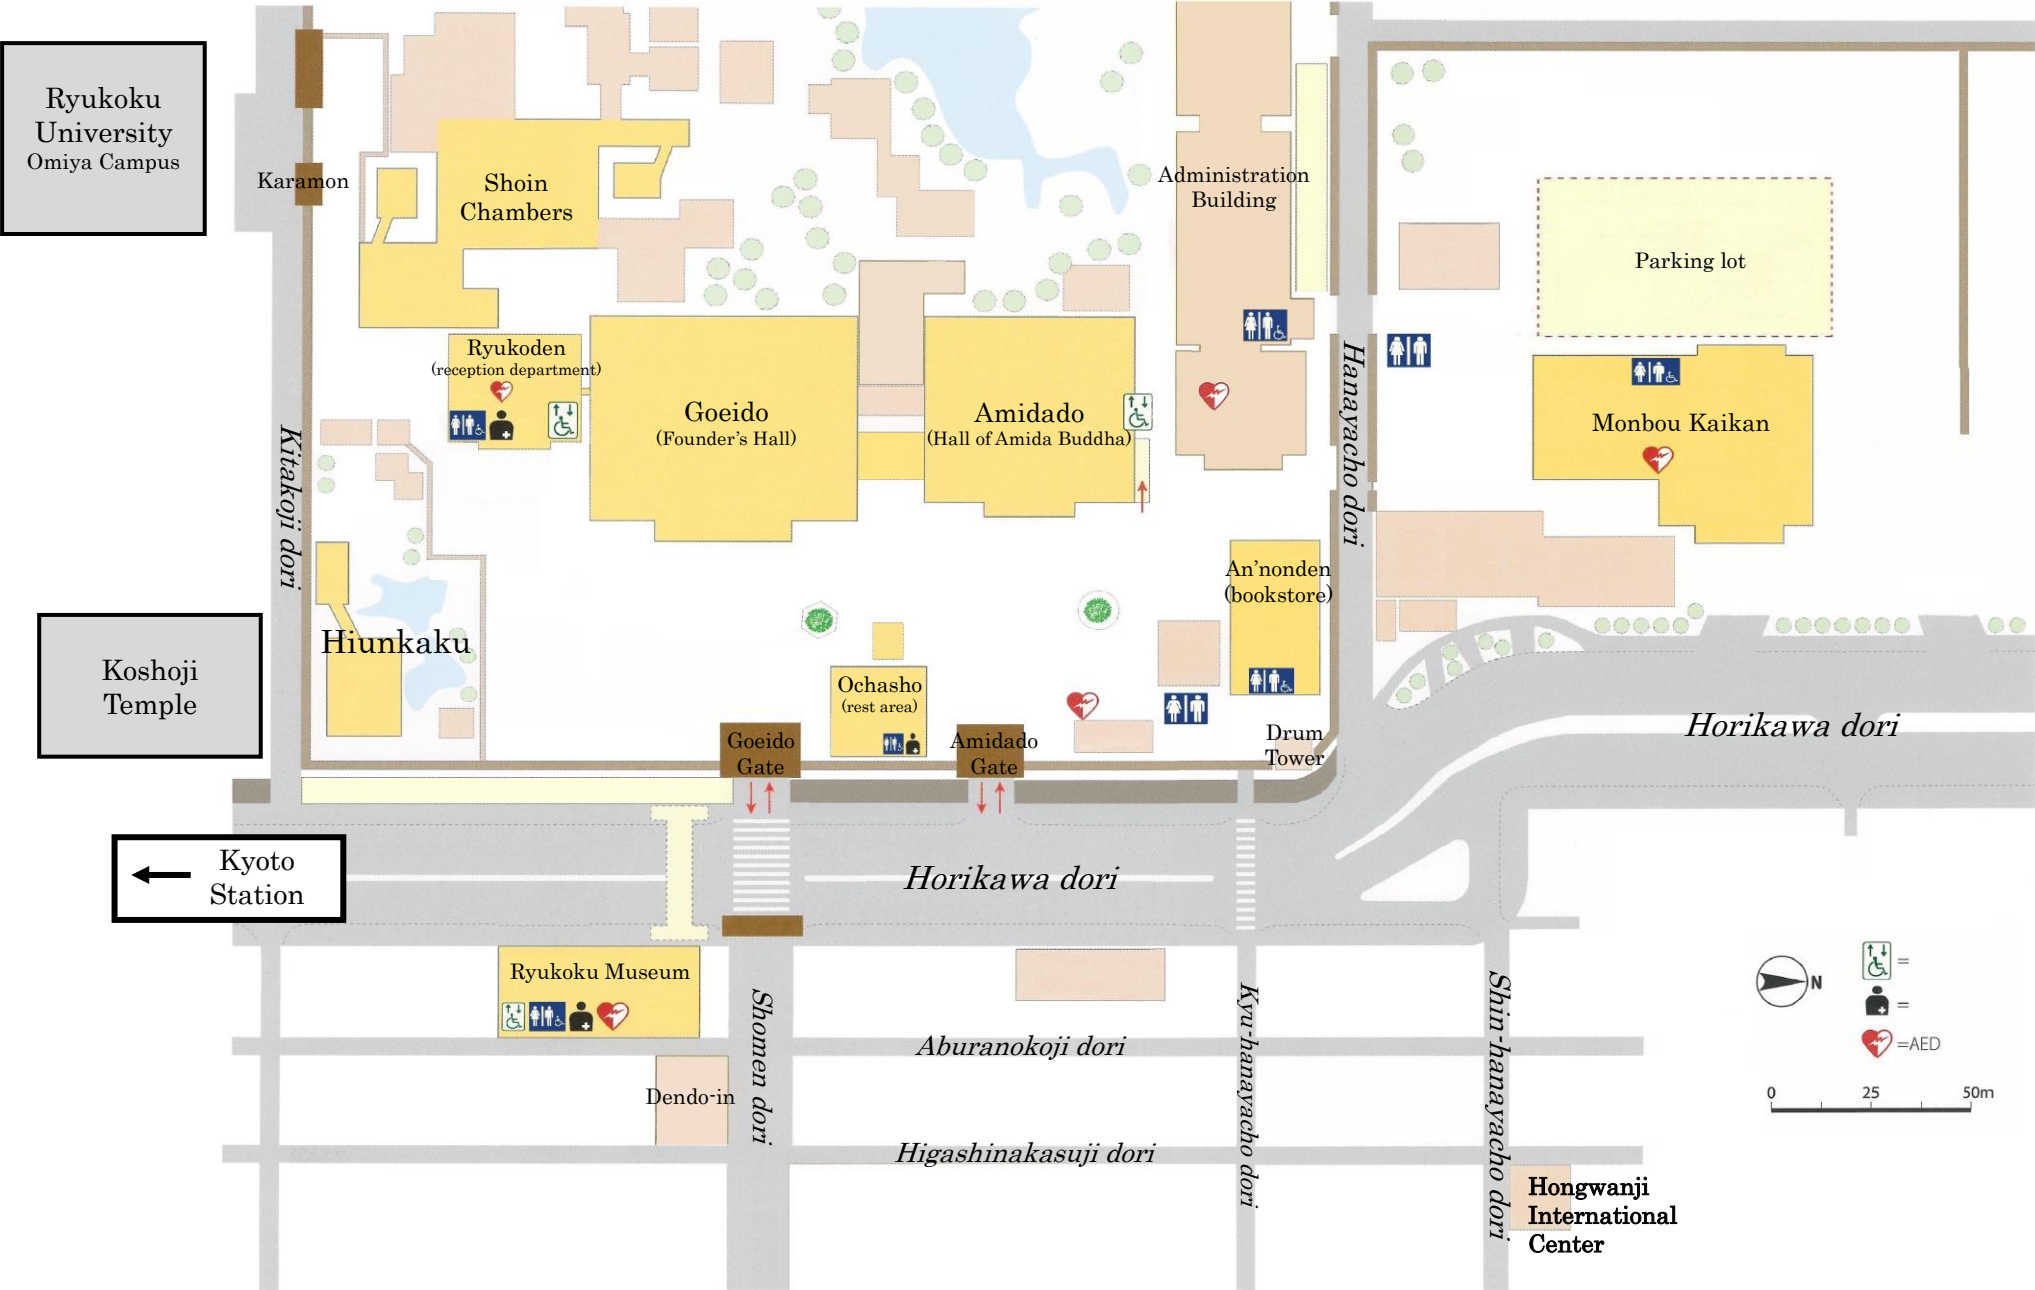

Hongwanji Area Map

Ryukoku University
Omiya Campus

Koshoji Temple

← Kyoto Station

 N
 =
 = AED
 0 25 50m

Hongwanji International Center